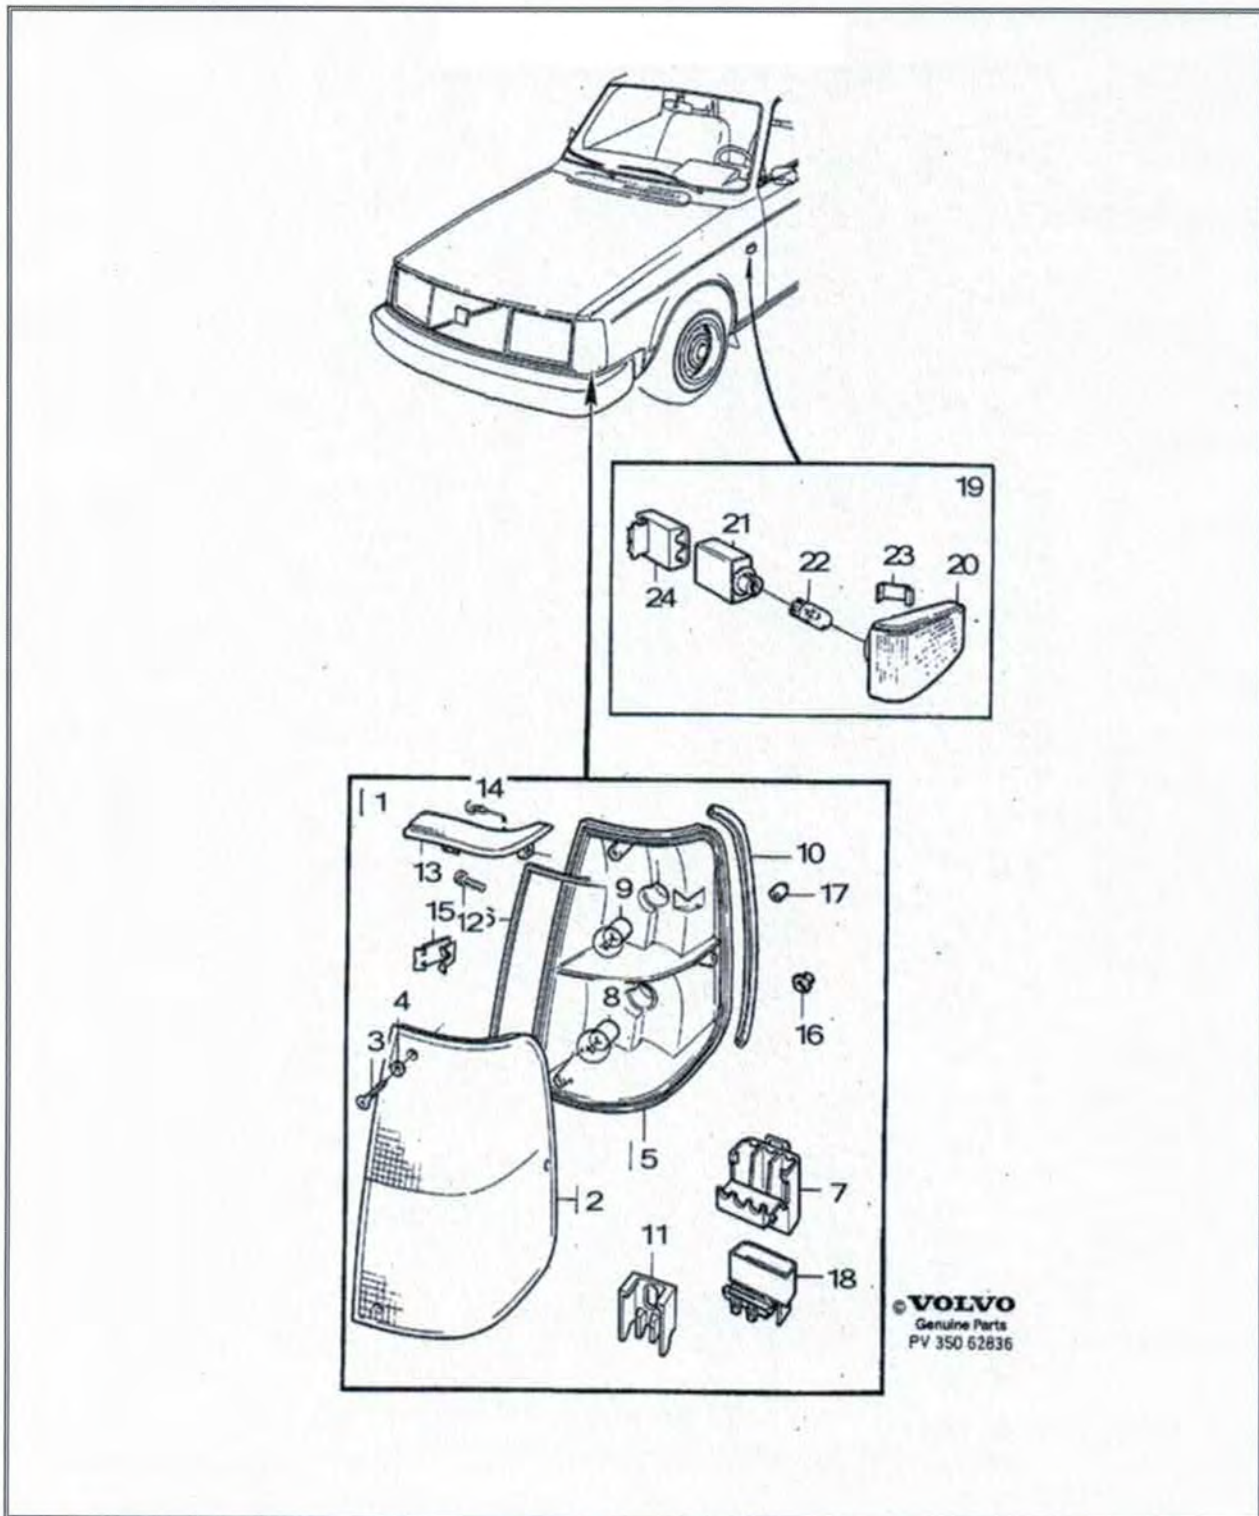

35 : Turn indicators marker lamps With day notice light.

240, 1992, B200F, M47, L.H.D, YV1245273N1918729, 918729

28/7/2015

PRINT

Fig.	Description	Qty.	PS	Part number
■ 1	Combined lamp, L.H. -1989	1.00		1312757