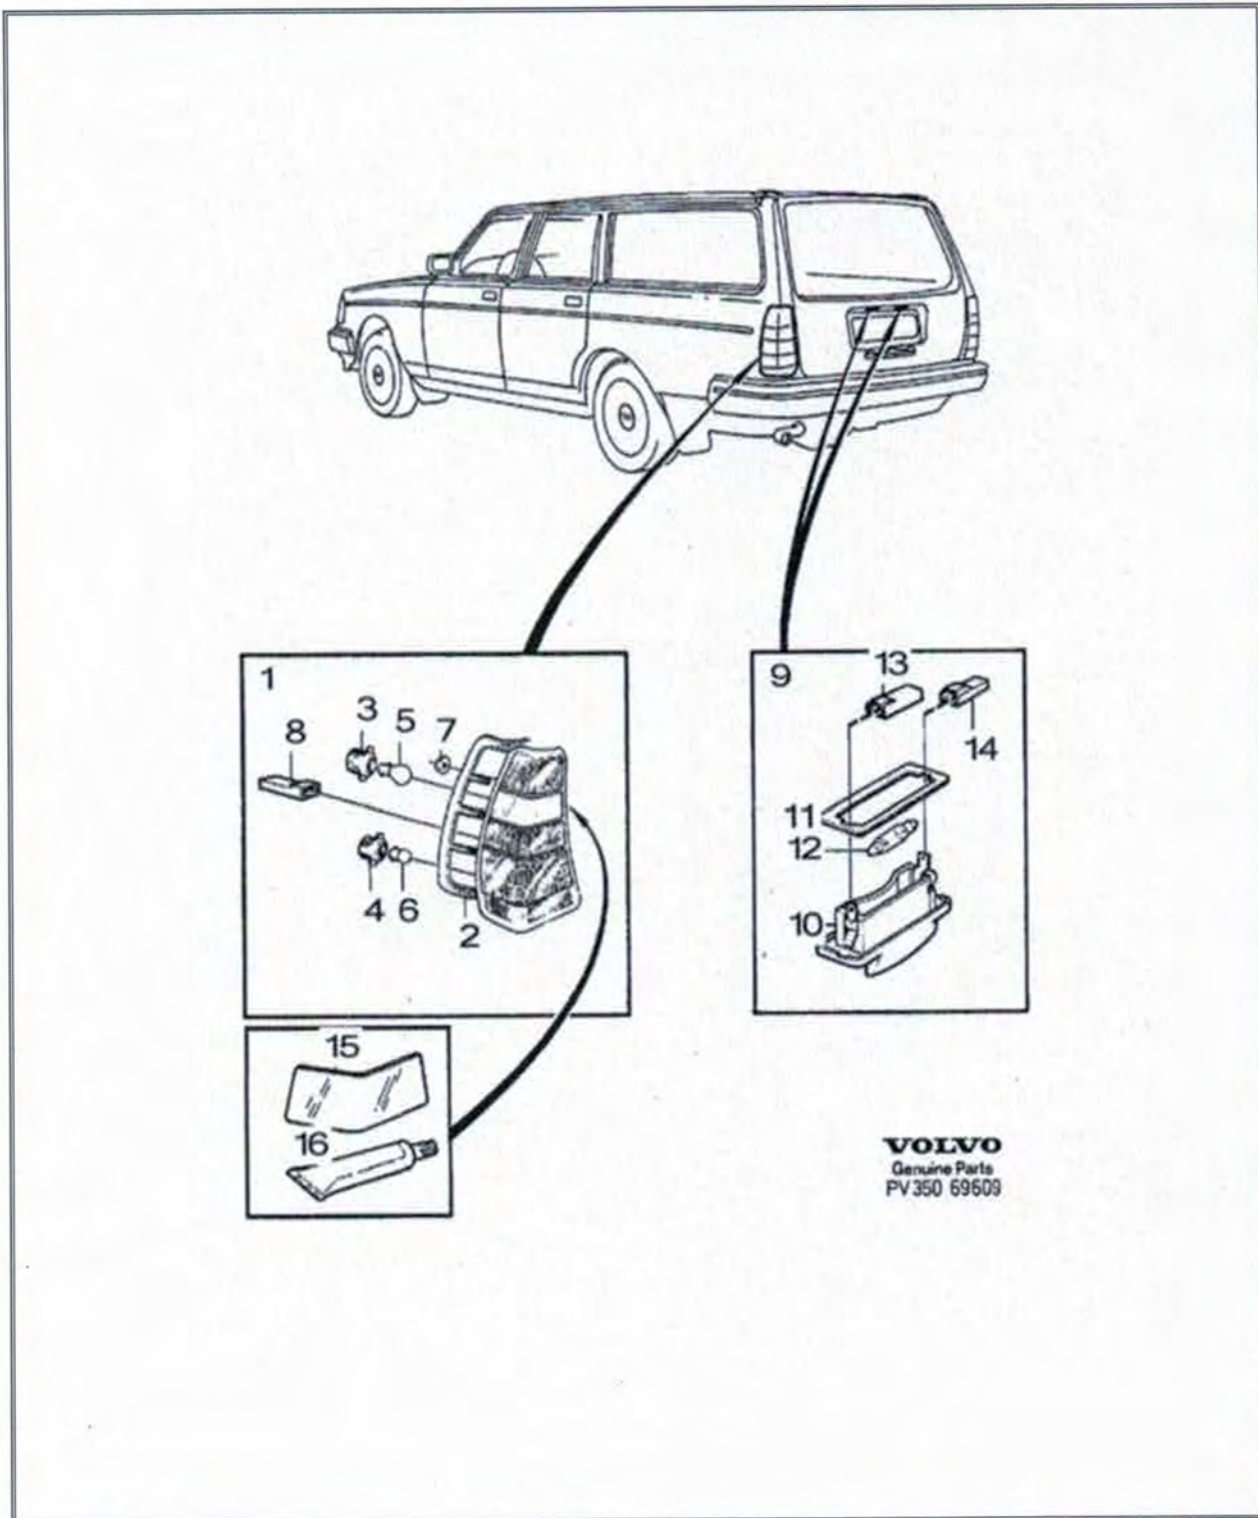

35 : Rear lamps 5DRS R.H., 5DRS W/O S.R

240, 1992, B200F, M47, L.H.D, YV1245273N1918729, 918729

28/7/2015

PRINT

VOLVO
Genuine Parts
PV350 69609

Fig.	Description	Qty.	PS	Part number
1	Tail lamp, R.H. REPL 1PCS 1372440-6	1.00		1258125