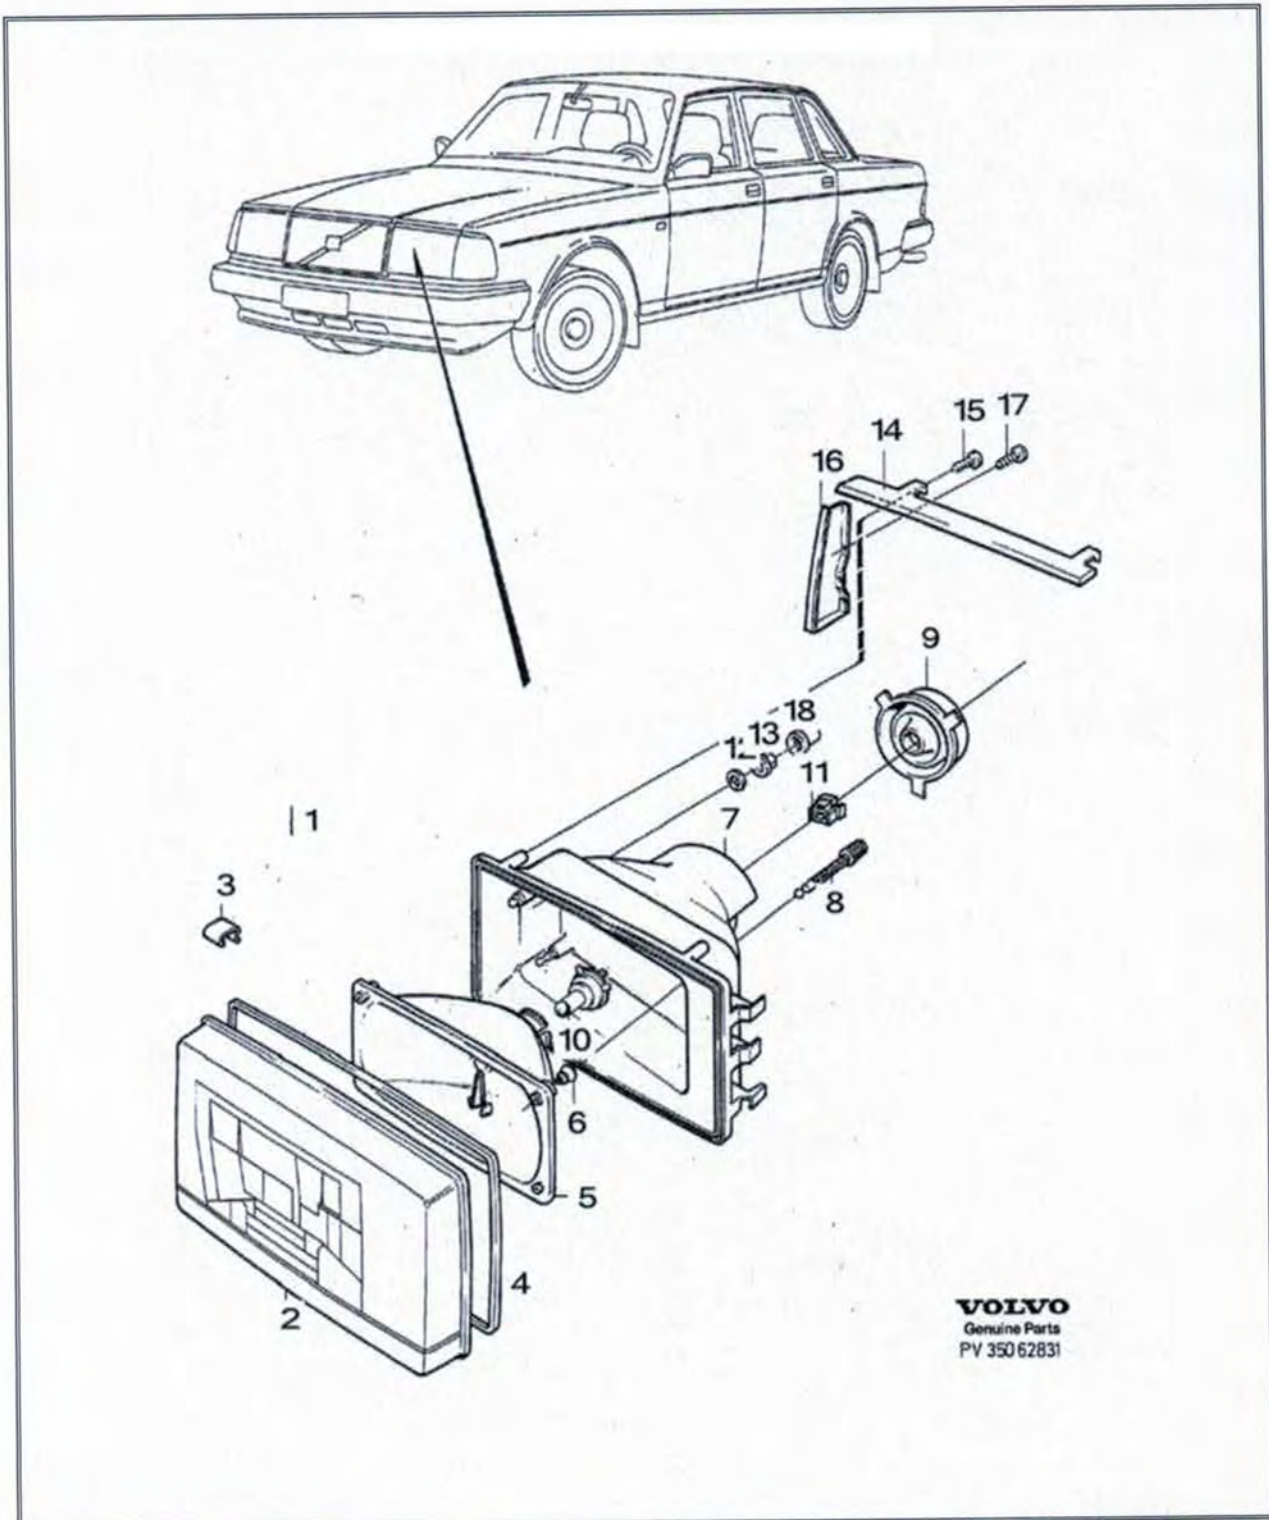

35 : Headlamps without beam adjustment L.H.T

240, 1992, B200F, M47, L.H.D, YV1245273N1918729, 918729

28/7/2015

PRINT

Fig.	Description	Qty.	PS	Part number
■ 1	Headlamp, L.H., complete REPL 1PCS 1372398-6.	1.00		1312056