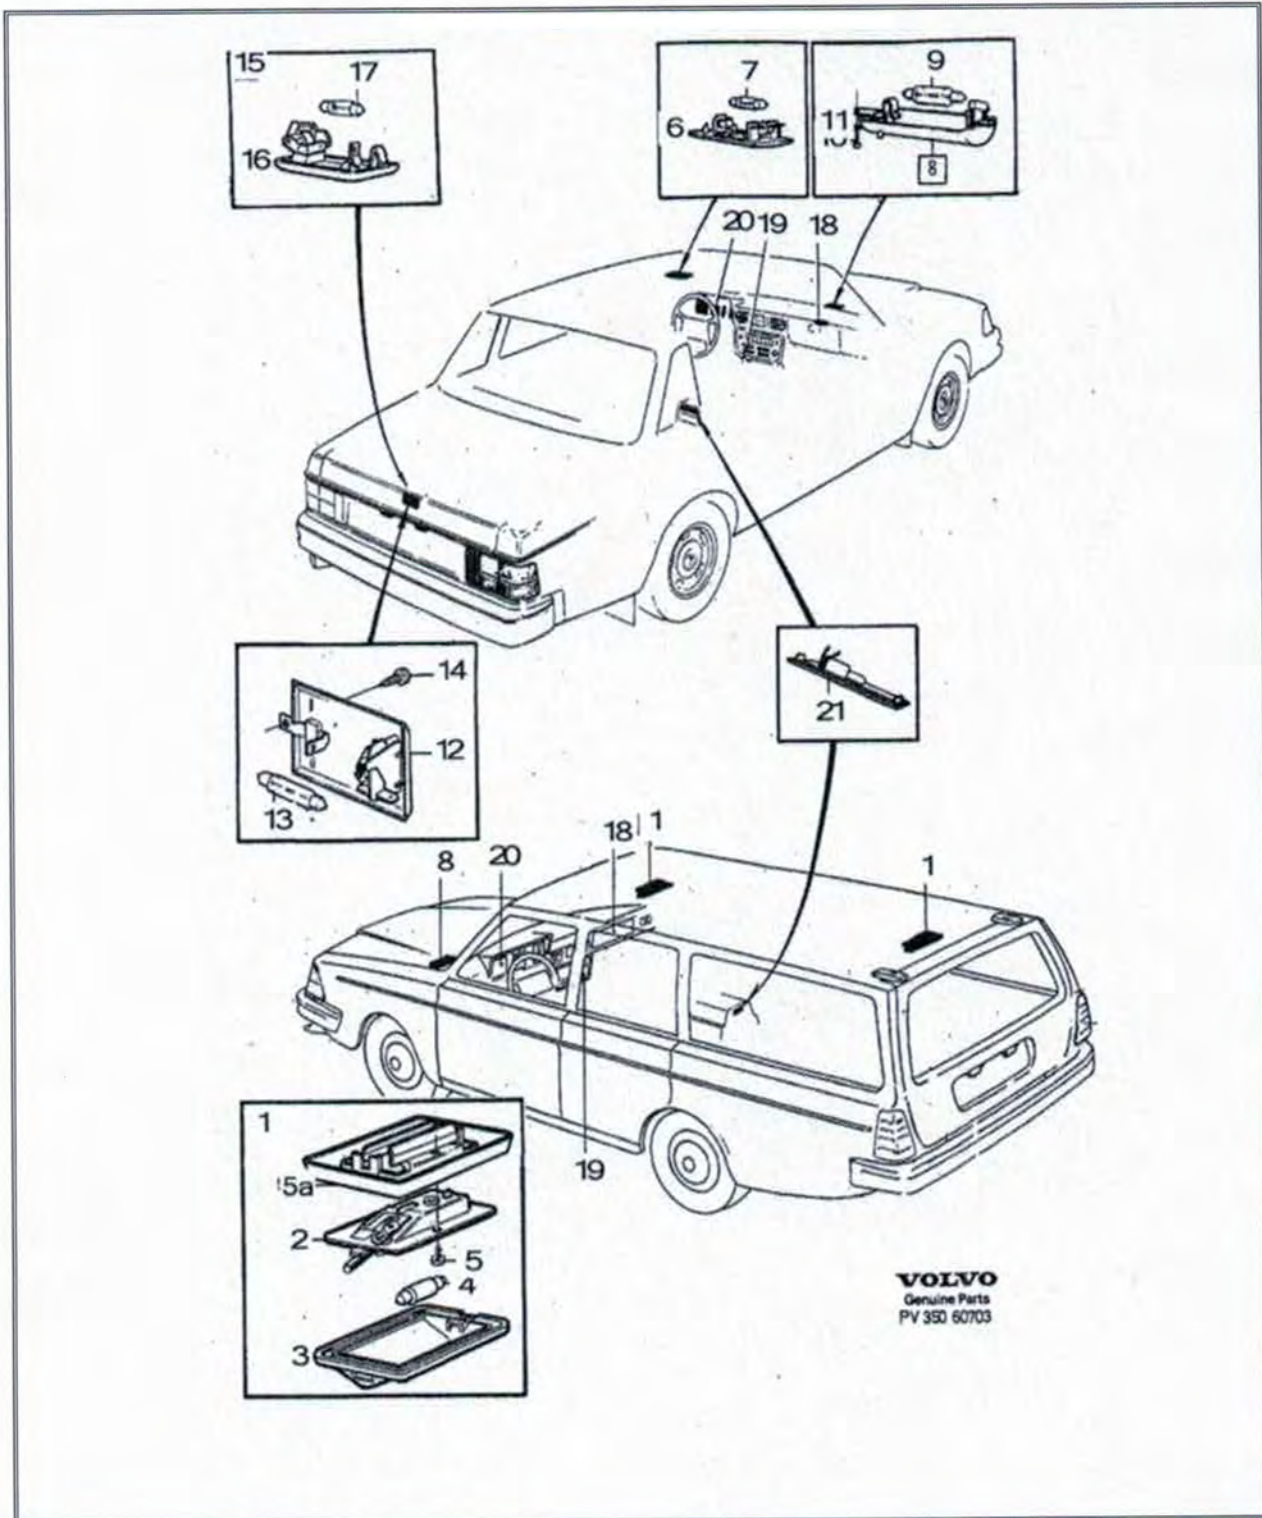

35 : Interior lighting 5DRS, 5DRS W/O S.R

240, 1992, B200F, M47, L.H.D, YV1245273N1918729, 918729

28/7/2015

PRINT

Fig.	Description	Qty.	PS	Part number
■ 1	Interior lamp, complete -1992	2.00	OP	1312942
■	Interior lamp, complete	2.00		6846630